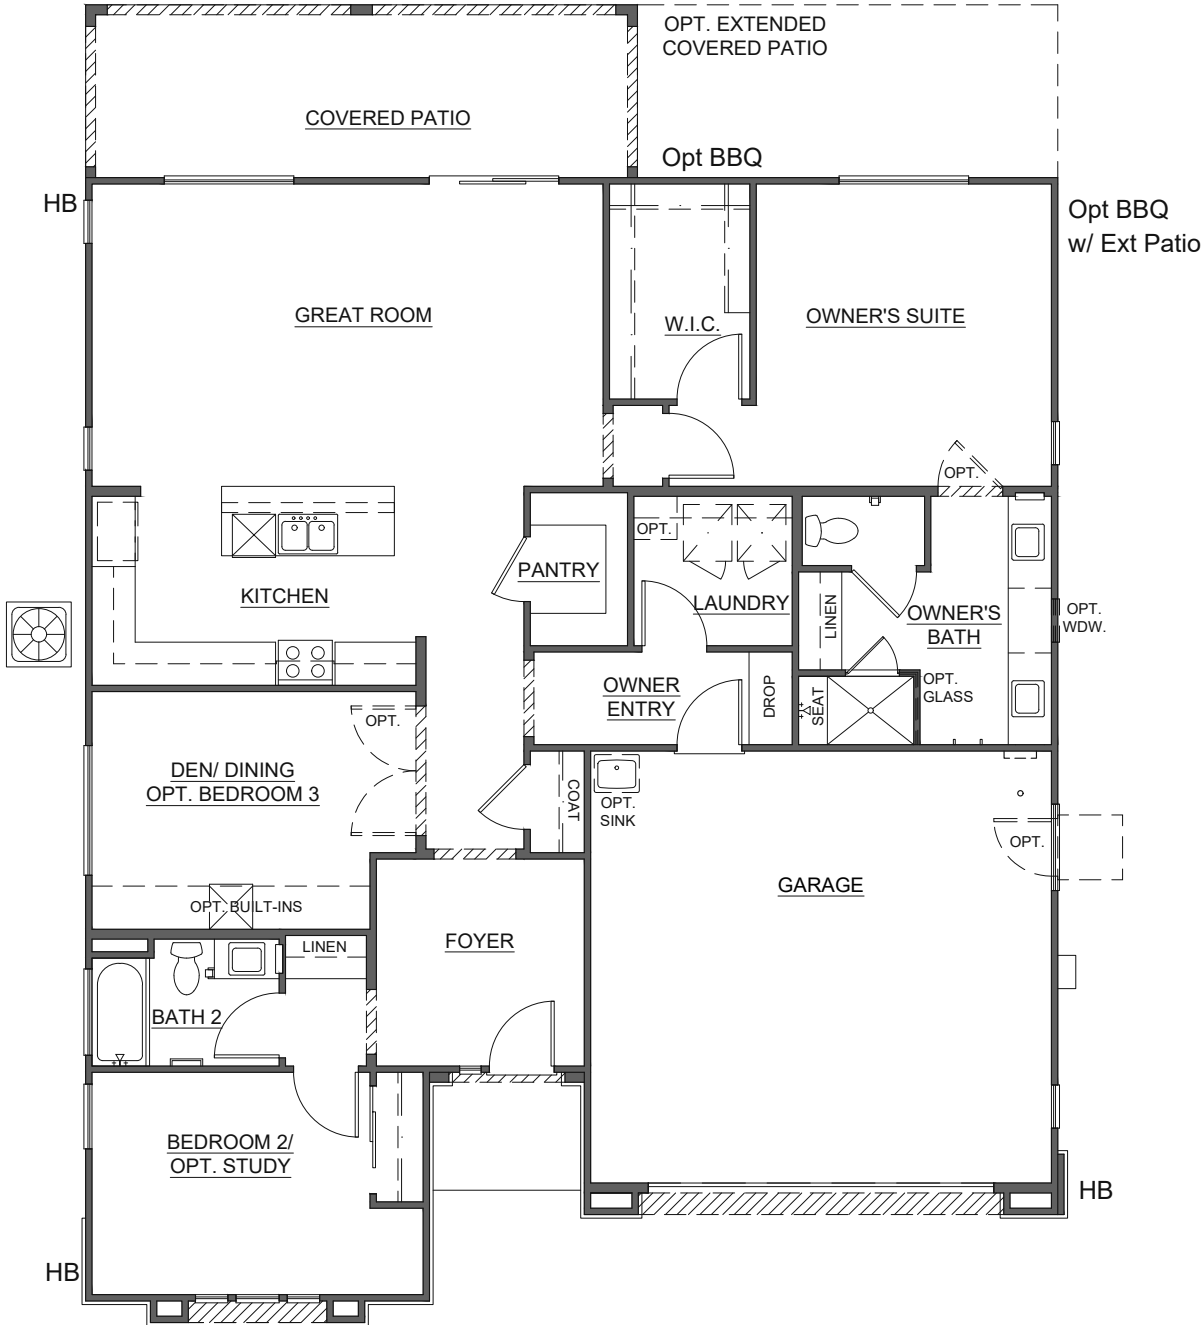

# TONTO - 45-3 ADVENTURE SERIES

**1,711 Sq. Ft. • 2 Bedrooms • 2 Baths • Great Room • Den/Dining Room • 2 Car Garage  
Optional Bedroom 3 • Optional Study • Optional Extended Covered Patio**

# TONTO ELEVATIONS ADVENTURE SERIES