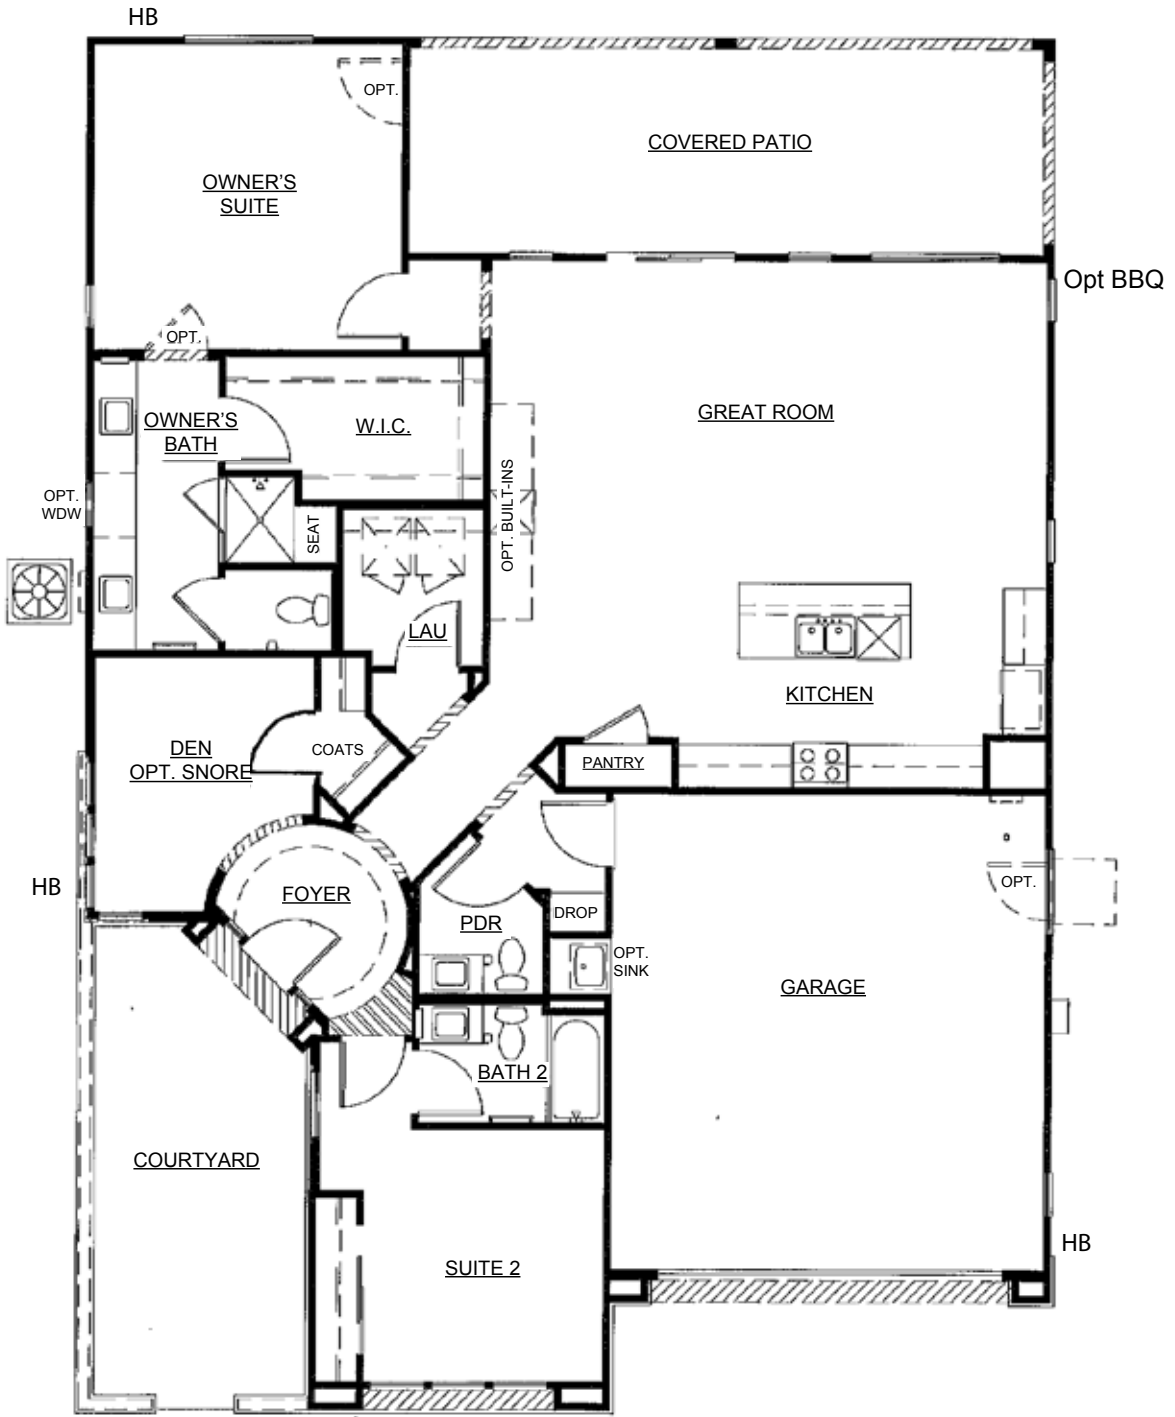

(480) 977-1220

OvationMeridian.com

CORONADO - 45-4 ADVENTURE SERIES

**1,721 Sq. Ft. • Owner's Suite Plus Guest Suite • 2.5 Baths • Great Room • Den • 2 Car Garage
Courtyard • Optional Snore Room**

CORONADO ELEVATIONS ADVENTURE SERIES