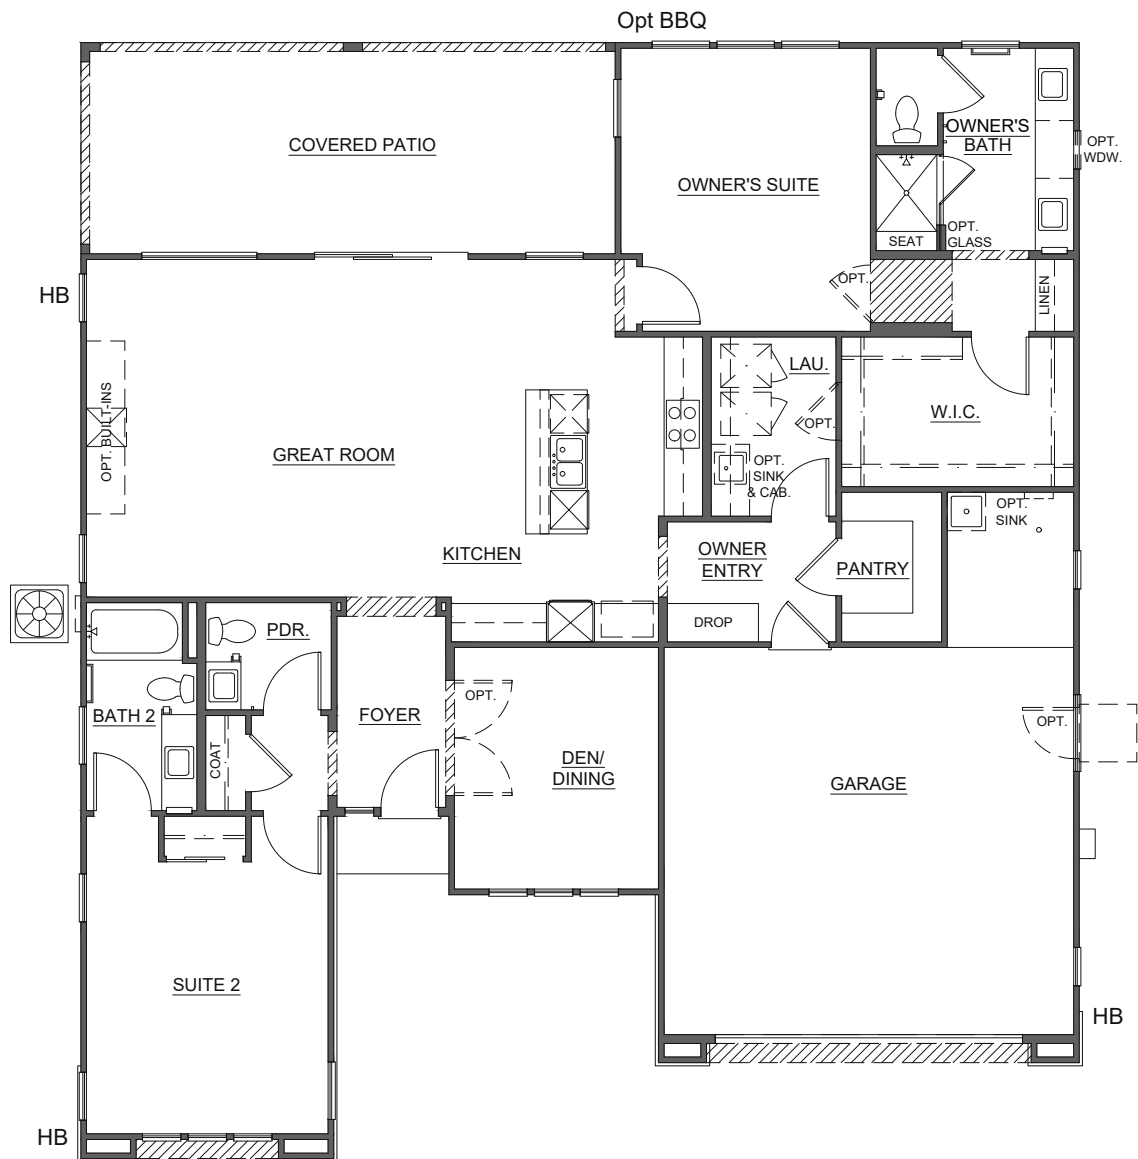

OvationMeridian.com

SEDONA - 52-1 INSPIRATION SERIES

**1,811 Sq. Ft. • Owner's Suite Plus Guest Suite • 2.5 Baths
Great Room • Den/Dining Room • 2 Car Garage**

SEDONA ELEVATIONS INSPIRATION SERIES