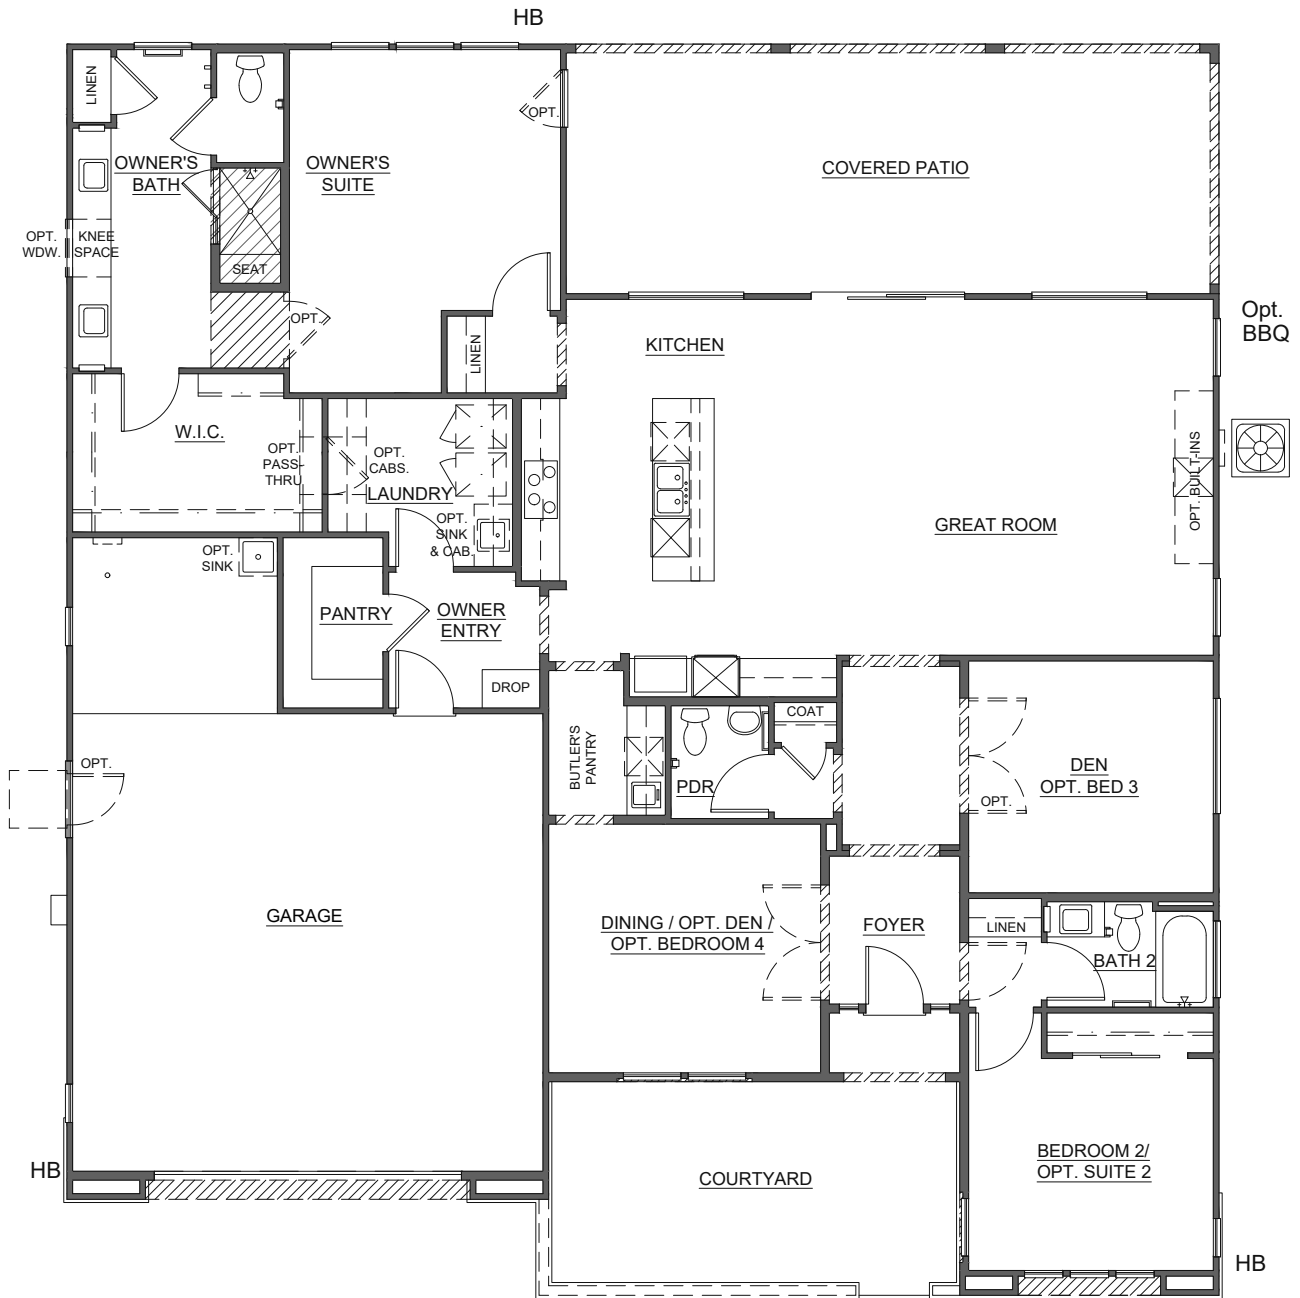

# HUMPHREYS - 60-1 PINNACLE SERIES

**2,337 Sq. Ft. • 2 Bedrooms • 2.5 Baths • Great Room • Dining Room • Den • Oversized 2 Car Garage  
Optional Suite 2 • Optional Bedroom 3 • Optional Bedroom 4 • Courtyard**

# HUMPHREYS ELEVATIONS PINNACLE SERIES