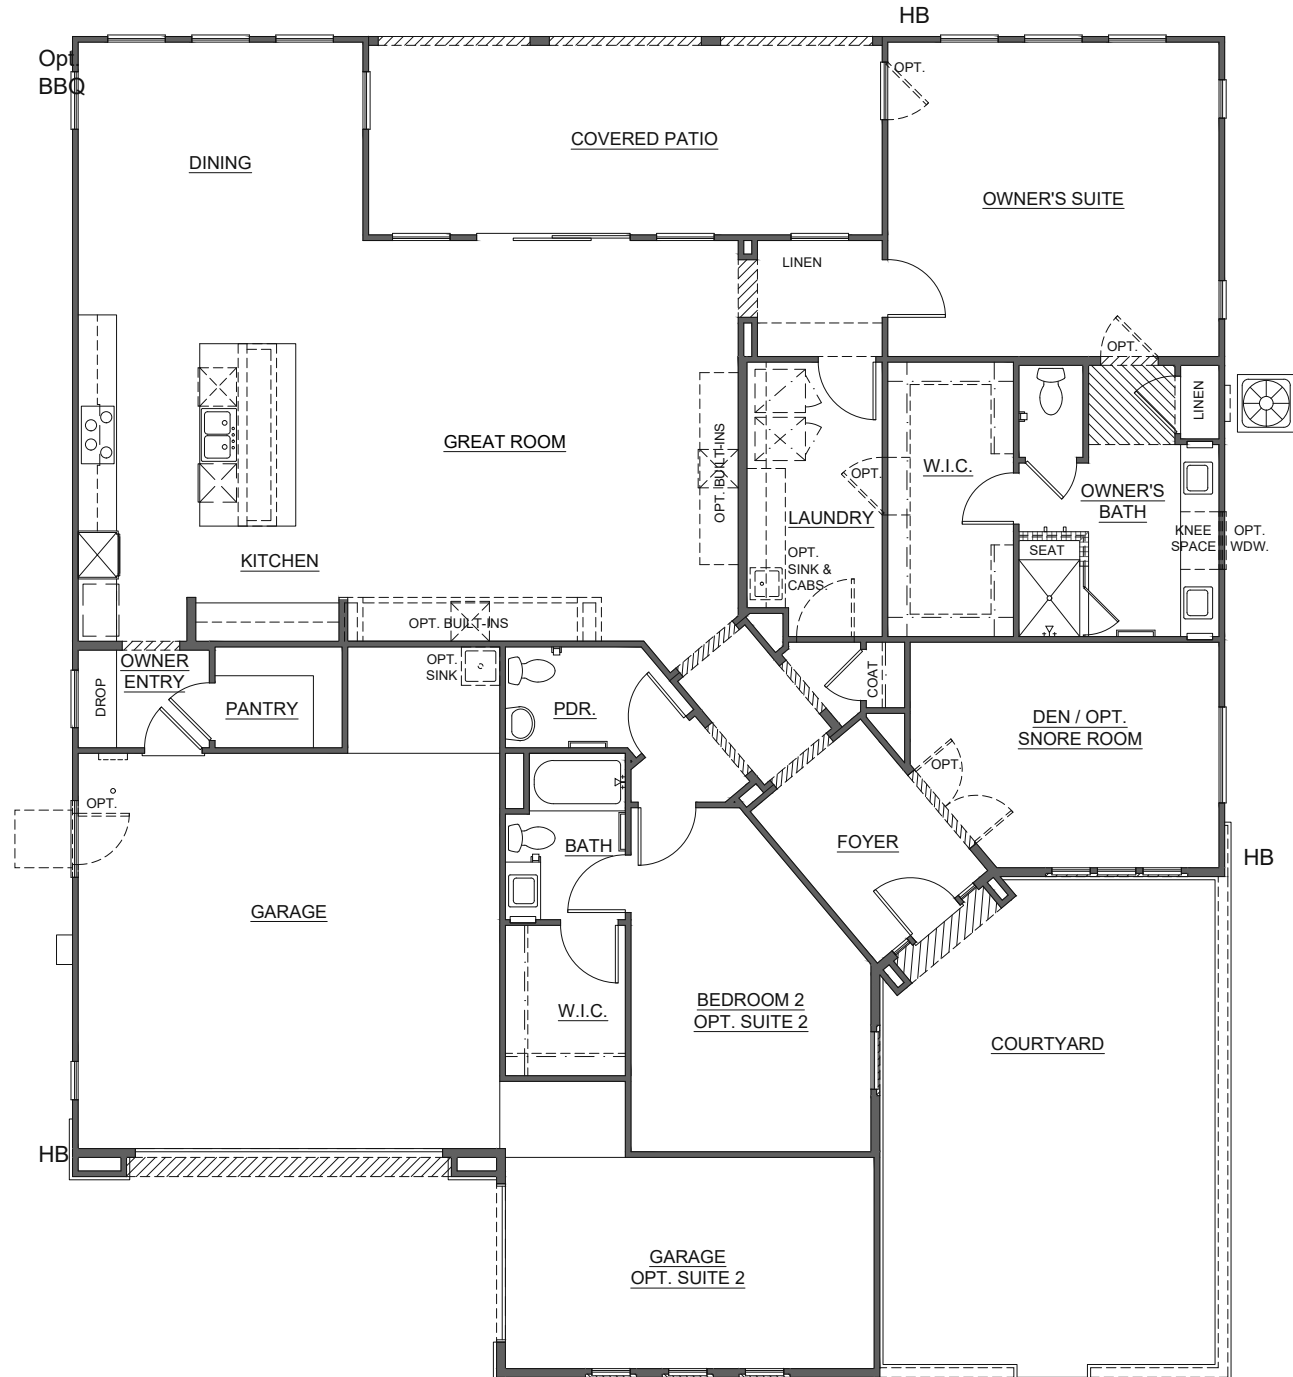

pinnacle SERIES

William Lyon Homes®

Experience the pride.™

LyonHomes.com

OVATION

at Meridian

A LYON ACTIVE LIFESTYLE COMMUNITY™

(480) 977-1220

OvationMeridian.com

AGASSI - 60-2 PINNACLE SERIES

**2,440 Sq. Ft. • 2 Bedrooms • 2.5 Baths • Great Room • Dining Room • Den • Split 3 Car Garage
Optional Suite 2 • Optional Snore Room • Courtyard**

AGASSI ELEVATIONS PINNACLE SERIES