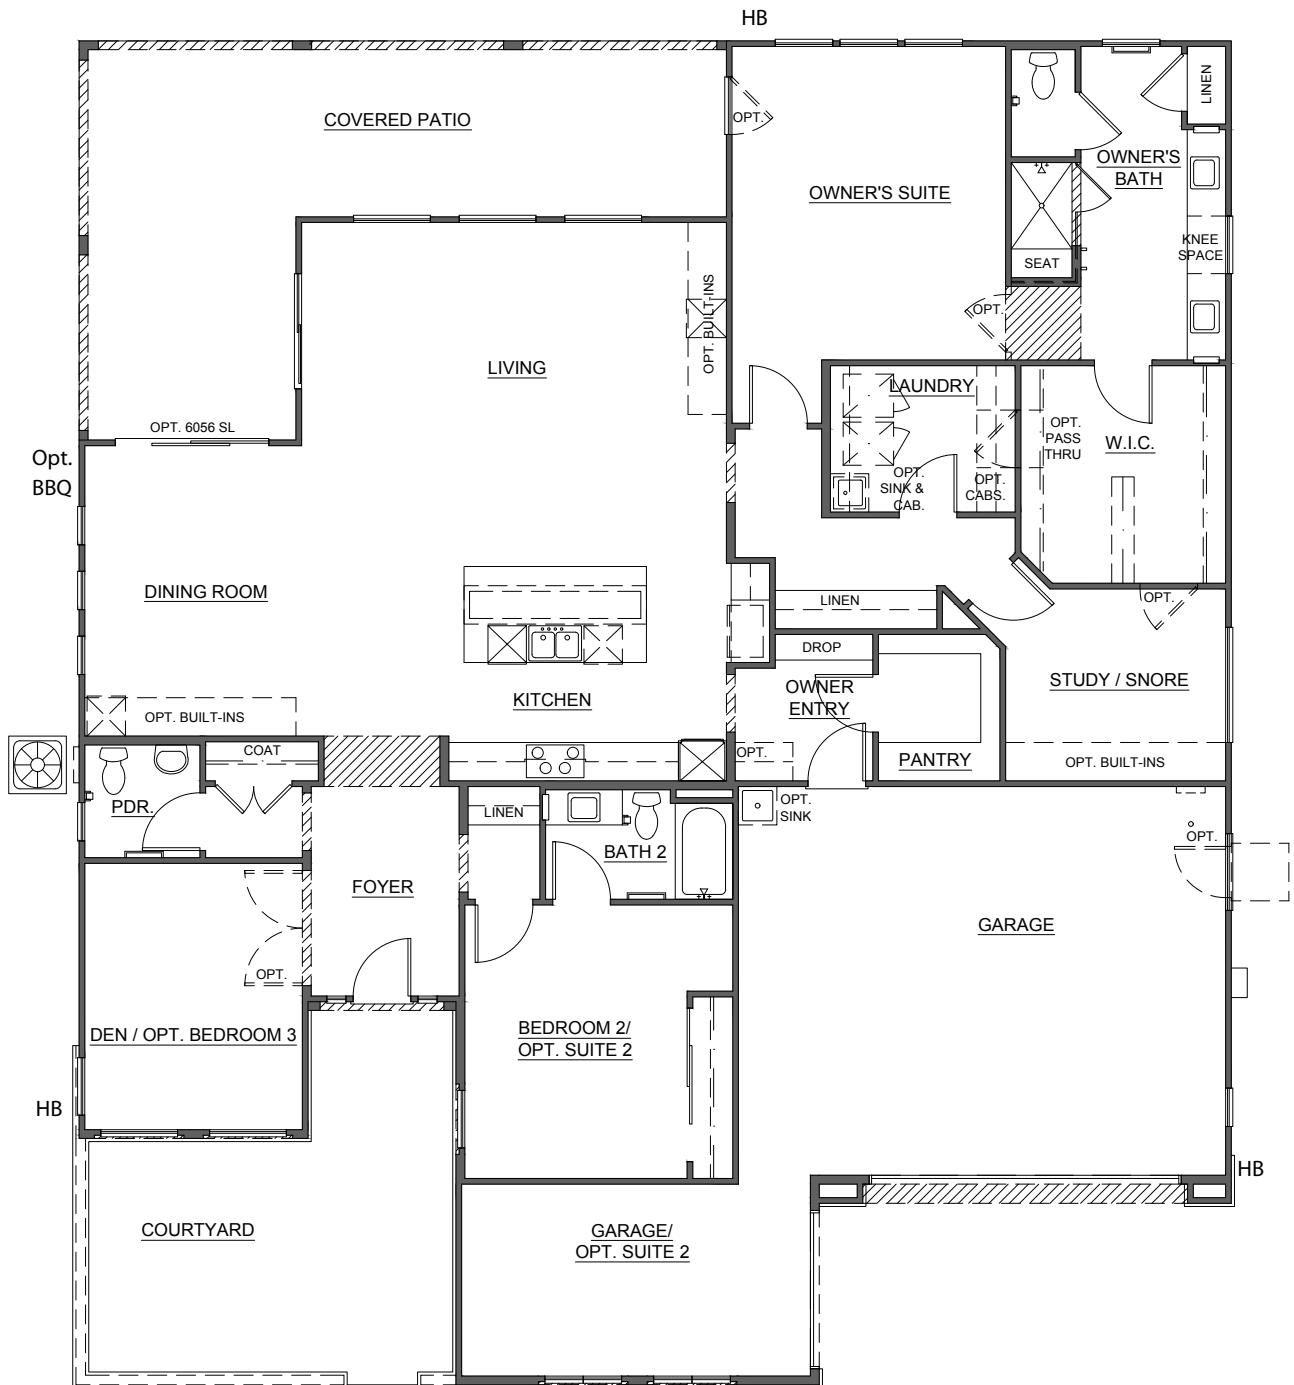

OvationMeridian.com

FREMONT - 60-3 PINNACLE SERIES

2,499 Sq. Ft. • 2 Bedrooms • 2.5 Baths
Dining Room • Living Room • Study/Snore Room • Den • Split 3 Car Garage
Optional Suite 2 • Optional Bedroom 3 • Courtyard